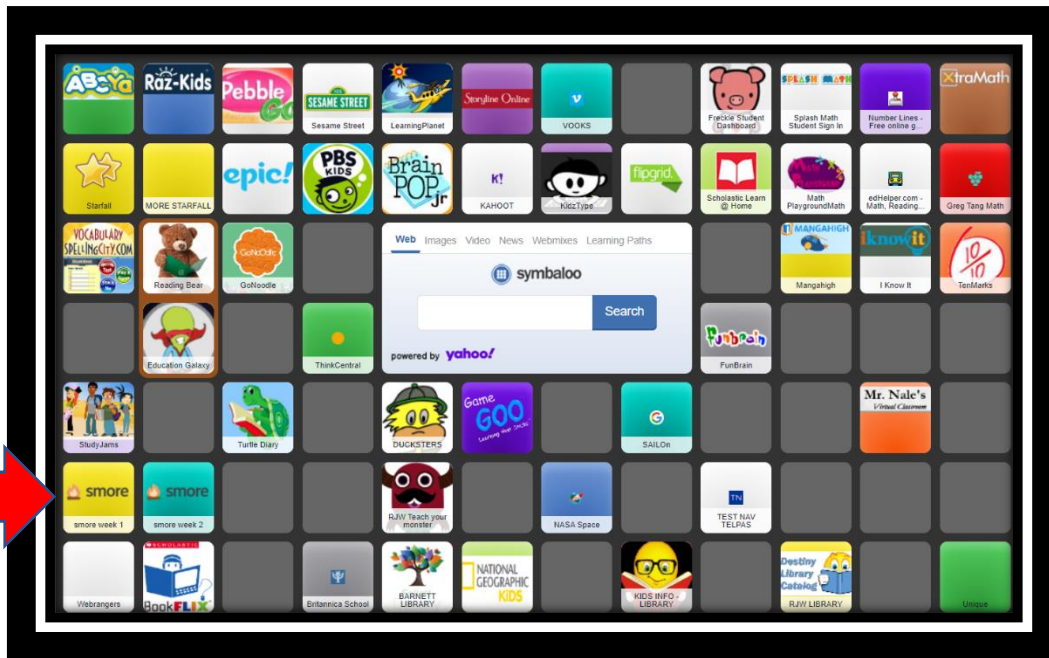

RJW Symbaloo- Used by students in PK-2 at all 3 elementary schools.

The Smore Newsletter will be added to the Symbaloo each week making it easier to access for all students and parents. It will be labeled Week 1, Week 2, etc.

To launch Symbaloo- Click on the Edge icon  located on the desktop or taskbar of the student laptop. Symbaloo will load automatically and appear on the tab at the top of the page.

Kub Symbaloo- Used by students in grades 3-5 at all 3 elementary schools.

The Smore Newsletter will be added to the Symbaloo each week making it easier to access for all students and parents. It will be labeled Week 1, Week 2, etc.

To launch Symbaloo- Click on the Edge icon  located on the desktop or taskbar of the student laptop. Symbaloo will load automatically and appear on the tab at the top of the page.