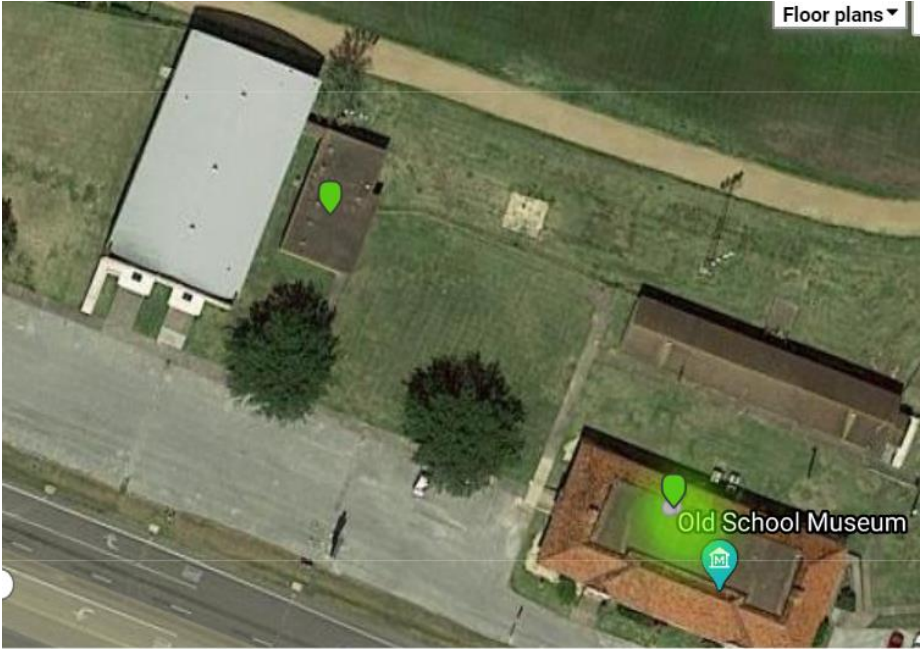

SANTA FE ISD OPEN WI-FI LOCATIONS

High School Front Area – 16000 Hwy 6

High School Field House Parking Lot – 16000 Hwy 6

Junior High Parking Lot – 4132 Warpath Ave

Barnett South Parking lot – 11818 FM 1764

Old Gym (Alamo Bldg) – 13306 Hwy 6

Maintenance Parking Lot – Warpath Ave

Transportation Area Parking lot and Road – 3701 Peck Ave