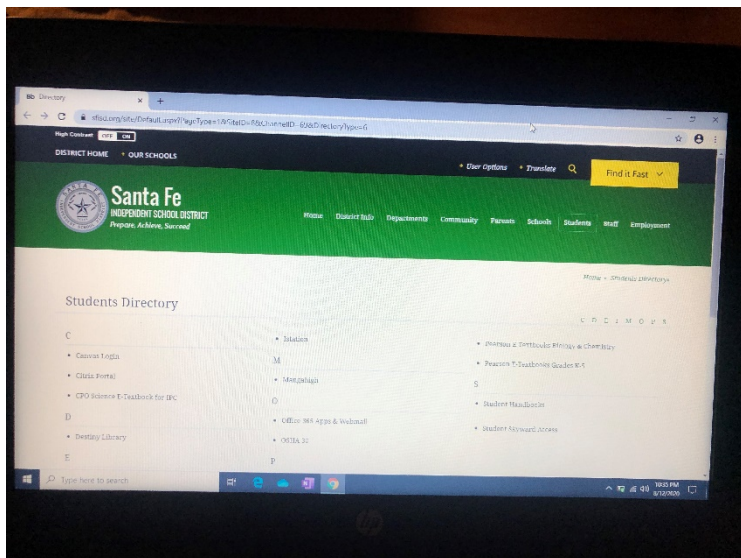

PLEASE NOTE: This step should only have to be completed once if the same student uses the same laptop everyday.

Click on **Office 365 Apps & Webmail** first BEFORE Canvas Log-in to ensure students are connected with their SFISD Student ID and password.

User ID and Password same as above

If you have issues logging into Office 365 Apps & Webmail, please contact [SFISD Technology](#)

Canvas Log-in

EXIT out of Office 365 Apps & Webmail and go back to the [Student Directory](#).

Click on [Canvas Login](#) to access students courses.

User ID and Password same as above

After following the steps above, if you continue to have issues logging into canvas, please send an email to Heather Brown, Instructional Technology at heather.brown@sfisd.org

If there are no courses listed for the student, please send an email to Heather Brown, Instructional Technology at heather.brown@sfisd.org.

Classroom Teacher Webpages

Students can also go to the Teachers Classroom Page to access their class information and links.

To find a Teacher's page, go to the SFISD District page -> Our Schools -> click on the student's school webpage -> click on the Classroom Teachers or Staff tab at the top.

Parents Page

Please visit the [SFISD Parents Page](#) to get the latest information including Virtual Learning Resources, Technology Resources and "How To" videos that will help Parents and Students during this virtual transition and new way of learning.