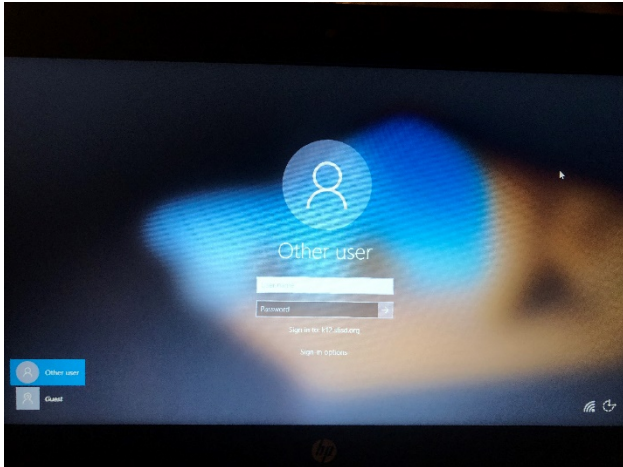

Logging into SFISD Student Laptops

Log-In Screen

Enter the students SFISD Network USER ID and password. Some users may have a different log-in based on duplicate names. If you need help finding out your students email, [click here](#).