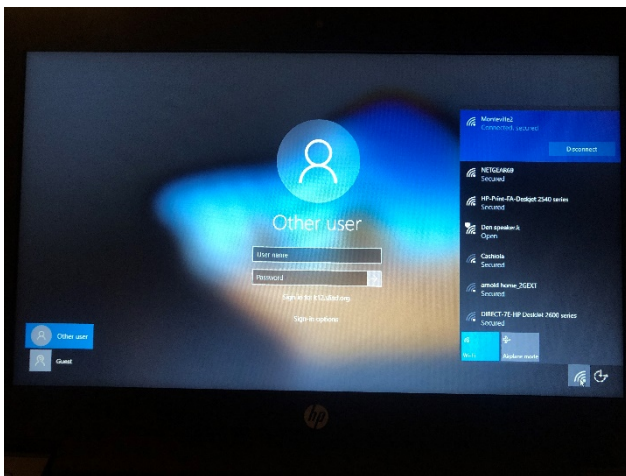

If you get an error, please check the network connection located at the right bottom of the screen.

If there is nothing appearing in the list, [click here](#) for possible issues.

If there is only one appearing in the list, contact [SFISD Technology](#) as the laptop may need to be returned for updates.